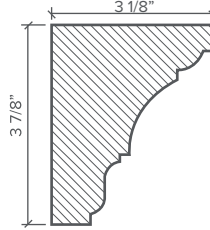

# Heritage

Standard Length: 12"

Available in Additional Colors & Custom Lengths

CROWN

CASE

PANEL

CHAIR RAIL

BASE