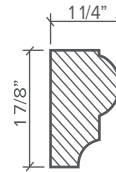

# Heritage

Standard Length: 12"

Available in Additional Colors & Custom Lengths

CROWN

CASE

PANEL

CHAIR RAIL

BASE