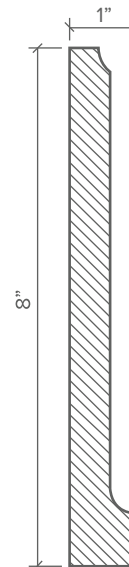

Mediterranean

Standard Length: 12"

Available in Additional Colors & Custom Lengths

CROWN

CASE

PANEL

BASE

MATERIAL