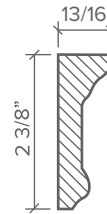

Mediterranean

Standard Length: 12"

Available in Additional Colors & Custom Lengths

CROWN

CASE

PANEL

BASE

MATERIAL