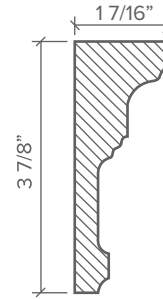

Mediterranean

Standard Length: 12"

Available in Additional Colors & Custom Lengths

CROWN

CASE

PANEL

BASE

MATERIAL