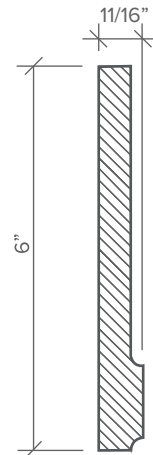

Mid - Century

Standard Length: 12"

Available in Additional Colors & Custom Lengths

CROWN

CASE

PANEL

CHAIR RAIL

BASE