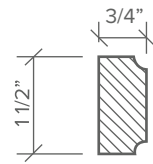

Mid - Century

Standard Length: 12"

Available in Additional Colors & Custom Lengths

CROWN

CASE

PANEL

CHAIR RAIL

BASE