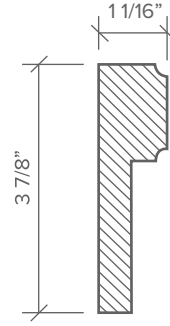

Mid - Century

Standard Length: 12"

Available in Additional Colors & Custom Lengths

CROWN

CASE

PANEL

CHAIR RAIL

BASE