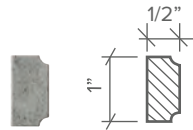

Mid - Century

Standard Length: 12"

Available in Additional Colors & Custom Lengths

CROWN

CASE

PANEL

CHAIR RAIL

BASE