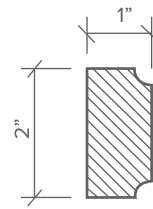

Mid - Century

Standard Length: 12"

Available in Additional Colors & Custom Lengths

CROWN

CASE

PANEL

CHAIR RAIL

BASE