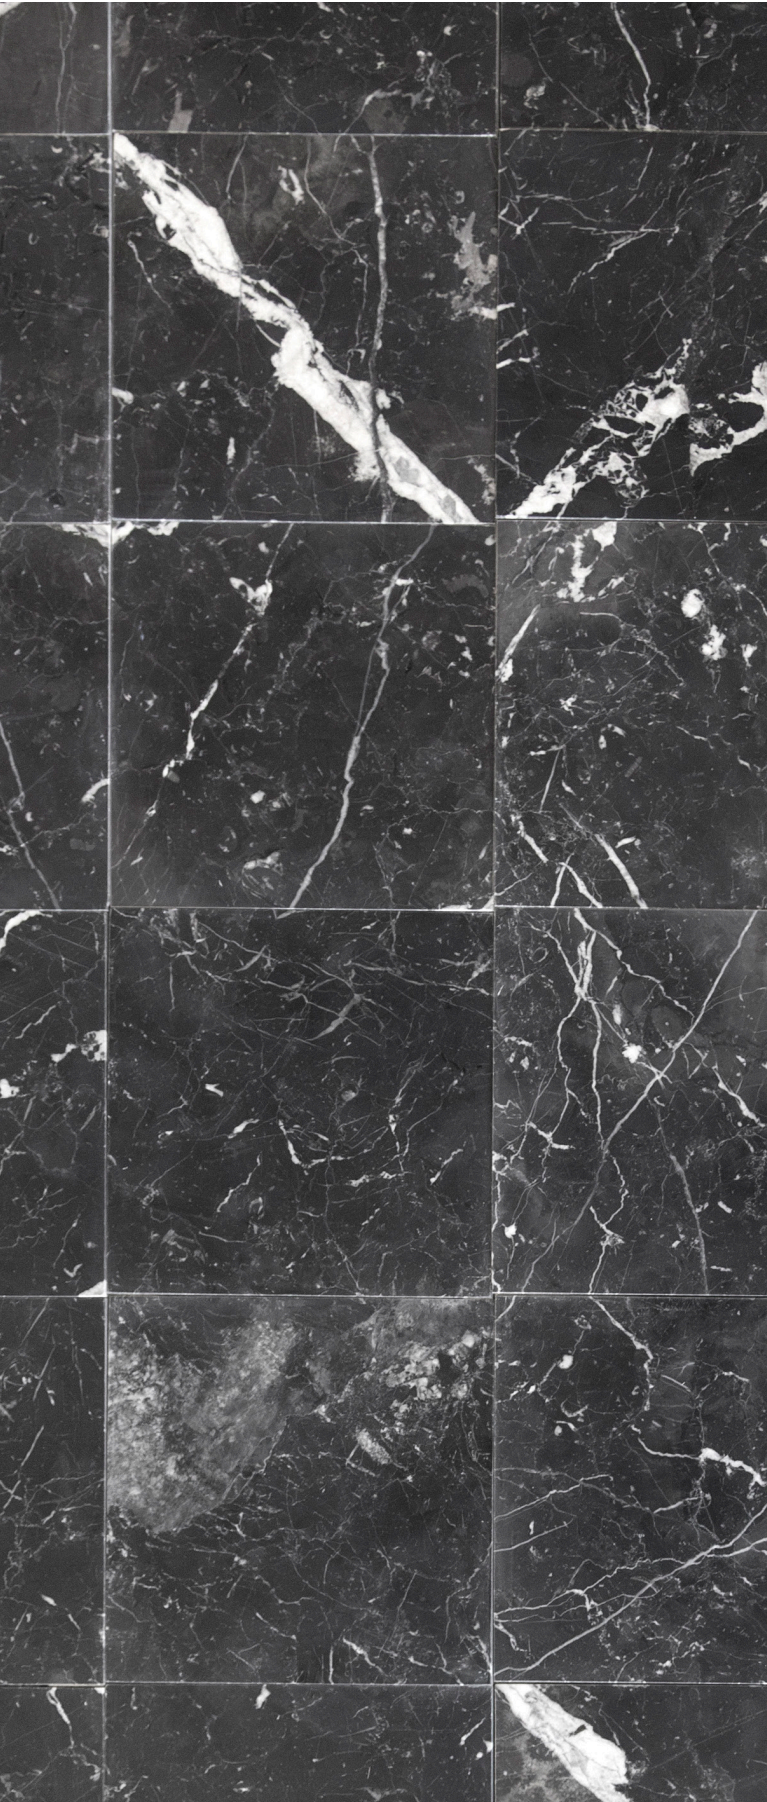

NERO MARQUINA MARBLE

SOURCE: **SPAIN**

Nero Marquina marble represents the pinnacle of dramatic sophistication within our collection. Its deep black foundation creates a stunning backdrop for intricate white veining, producing surfaces that command attention while maintaining timeless refinement.

This interplay of light and dark has made it the definitive choice for prestigious installations worldwide.

COLOR: **NERO MARQUINA**
STONE TYPE: **MARBLE**

VARIATION - V3

V0

V1

V2

V3

V4

AVAILABLE SHAPES

Squares

Rectangles

BESPOKE CONFIGURATIONS

Architectural Elements

Mosaics

Tile

Fireplaces